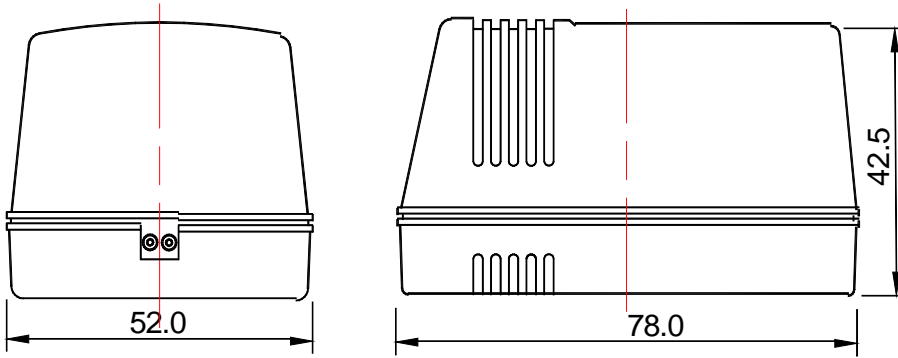

EI-41 / CAS101

All dimensions are in mm.

Description : Plastic Case	Part No.: EI-41TT01	Date:
	Our Model No.: CAS101	Page: