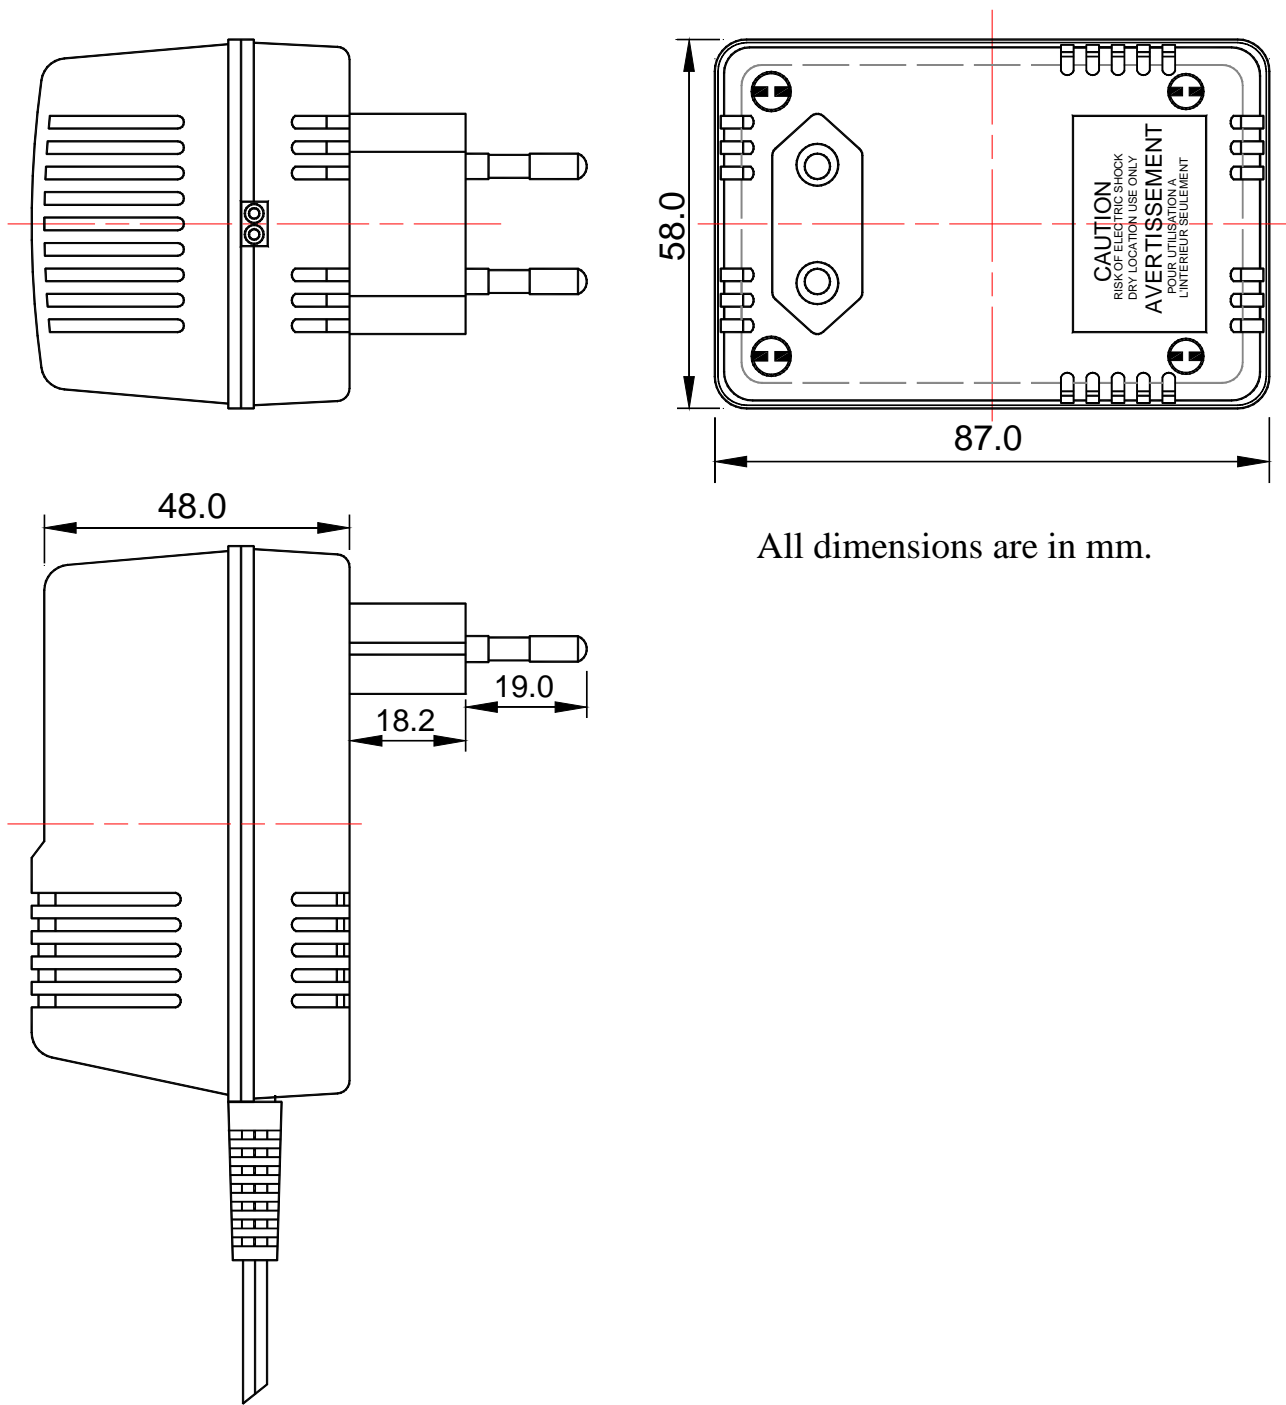

EI-48 / CAS4806

All dimensions are in mm.

Description : Plastic Case	Part No.: EI-48EU09	Date:
	Our Model No.: CAS4806	Page: